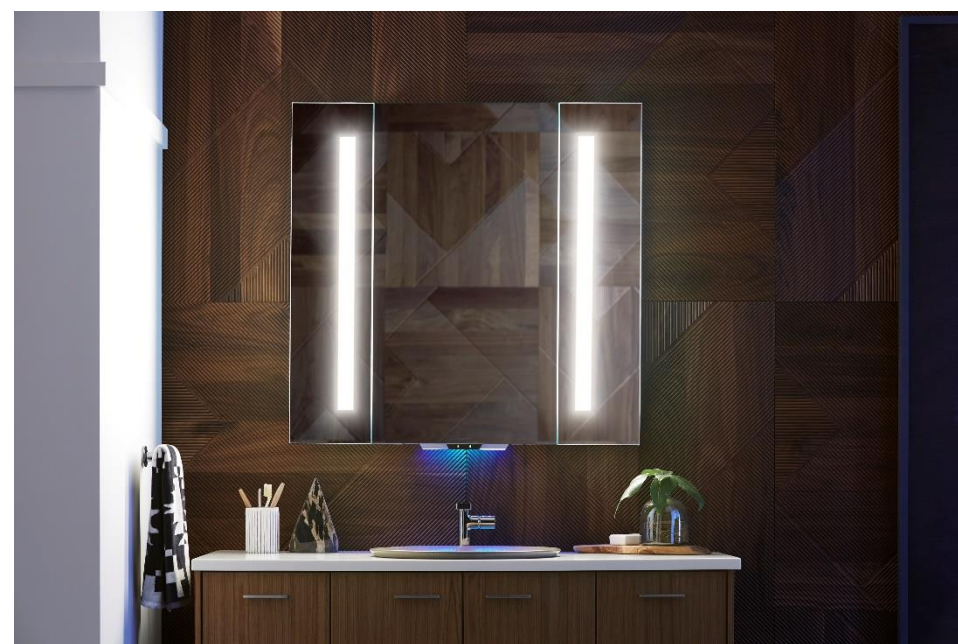

Verdera® Voice 34"x33" Lighted
Mirror with Amazon Alexa
K-99572-VLAN-NA

**Verdera® Voice Lighted Mirror
with Amazon Alexa**

THE BOLD LOOK
OF **KOHLER**®

Verdera® Voice Lighted Mirror with Amazon Alexa

Verdera Lighted mirrors give off even, optimally bright light, which eliminates harsh shadows and hot spots. Enjoy a new level of convenience in your bathroom with Verdera Voice Lighted Mirror with built-in Amazon Alexa, to effortlessly control your ideal lighting and much more.

Built-In Amazon Alexa

Amazon Alexa give you access to your favorite Alexa features like shopping, playing music or receiving weather and traffic updates.

Superior Lighting Experience

Verdera Voice has built-in voice-controlled dimmable LED lighting that can be adjusted (up to 1000 lux) to give you a better makeup application or grooming experience.

High Quality Microphone and Speakers

Verdera Voice Lighted Mirror includes a dual-microphone solution to enhance the accuracy of voice-control. It also has Embedded speakers housed in hermetically sealed casing to maximize stereo sound quality.

Motion-Activated Nightlight

The motion-activated nightlight makes it easy to navigate your bathroom in the dark, and brightens to a comfortable level for handwashing.

Compatible with KOHLER Konnect

With KOHLER Konnect™ featuring voice-enabled technology, your shower, bathtub, toilet, mirror and faucet are finally all connected — to you and each other. Simply say the words, and get ready to transform everyday moments from routine to remarkable.