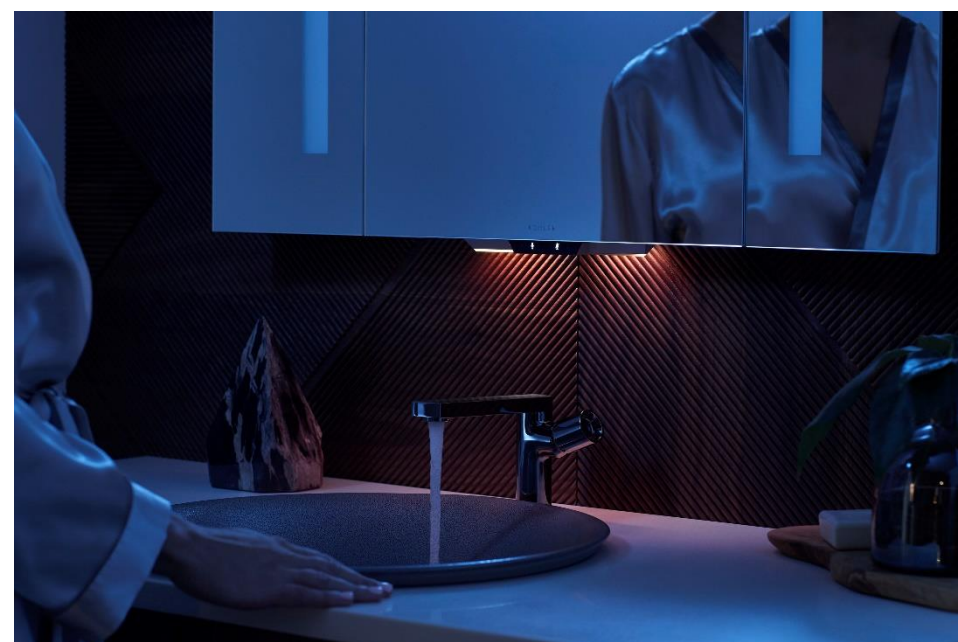

Verdera® Voice 34"x33" Lighted
Mirror with Amazon Alexa
K-99572-VLAN-NA

**Verdera® Voice Lighted Mirror
with Amazon Alexa**

THE BOLD LOOK
OF **KOHLER**®

Verdera® Voice Lighted Mirror with Amazon Alexa

Verdera Lighted mirrors give off even, optimally bright light, which eliminates harsh shadows and hot spots. Enjoy a new level of convenience in your bathroom with Verdera Voice Lighted Mirror with built-in Amazon Alexa, to effortlessly control your ideal lighting and much more.

Built-In Amazon Alexa

Amazon Alexa give you access to your favorite Alexa features like shopping, playing music or receiving weather and traffic updates.

Superior Lighting Experience

Verdera Voice has built-in voice-controlled dimmable LED lighting that can be adjusted (up to 1000 lux) to give you a better makeup application or grooming experience.

High Quality Microphone and Speakers

Verdera Voice Lighted Mirror includes a dual-microphone solution to enhance the accuracy of voice-control. It also has Embedded speakers housed in hermetically sealed casing to maximize stereo sound quality.

Motion-Activated Nightlight

The motion-activated nightlight makes it easy to navigate your bathroom in the dark, and brightens to a comfortable level for handwashing.

Compatible with KOHLER Konnect

With KOHLER Konnect™ featuring voice-enabled technology, your shower, bathtub, toilet, mirror and faucet are finally all connected — to you and each other. Simply say the words, and get ready to transform everyday moments from routine to remarkable.