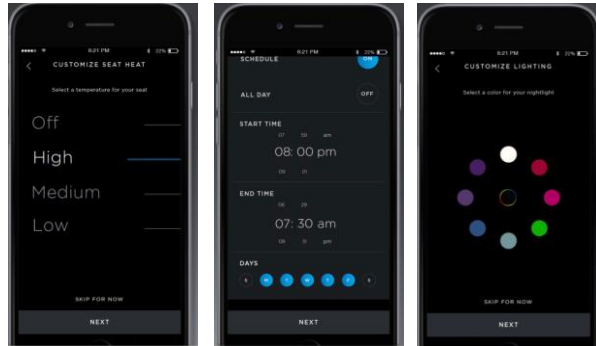

PureWarmth® Heated Toilet Seat
Advanced heated and nightlight enabled seat

THE BOLD LOOK
OF **KOHLER**®

PureWarmth® Heated Toilet Seat

The PureWarmth Heated Toilet Seat is an advanced heated and nightlight enabled seat that adds comfort and luxury to your bathroom in an affordable high-impact solution. The adjustable heated seat, user presets, and adjustable nightlight allow for greater personalization within your bathroom space.

Comfort Features

Adjustable Heated Seat

Nightlight

Connectivity

Hidden Cord

Clean Design

Advantage

Say goodbye to cold toilet seats. Three different manual heat settings and further customization through the PureWarmth App allow for heat when you want it.

Create the ideal lighting experience for your space. Four manual light settings and further customization of colors through the PureWarmth app, including the ability to set a personalized schedule.

Bluetooth connected app allows for greater control & customization of temperature and lighting with additional ability of setting a personalized schedule.

Improved look & easy to clean

Easy to wipe down, makes for quick cleaning

SKU	Description	Available Finishes
K-10349-0	PureWarmth Smart Seat	White